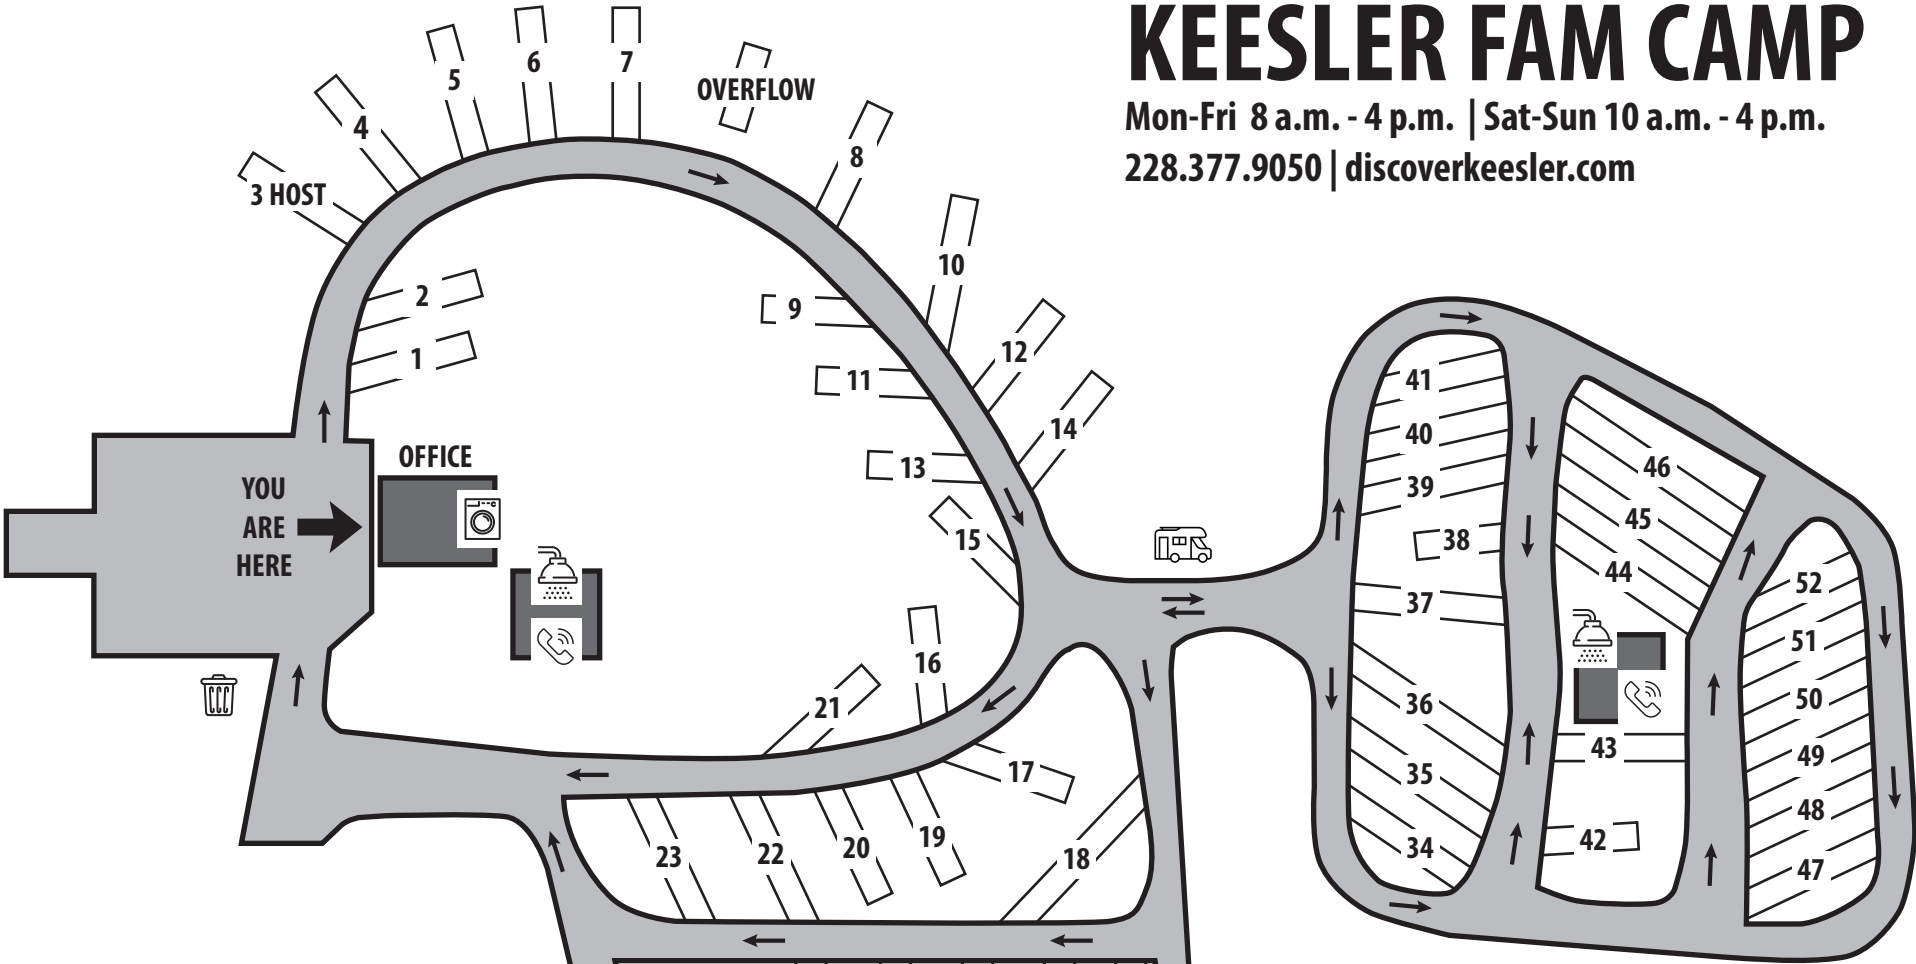

KEESLER FAM CAMP

Mon-Fri 8 a.m. - 4 p.m. | Sat-Sun 10 a.m. - 4 p.m.

228.377.9050 | discoverkeesler.com

MAILING ADDRESS

Keesler Fam Camp
200 Annex Rd.
Biloxi MS, 39531

GPS ADDRESS

Keesler Fam Camp
2003 Atkinson Rd.
Biloxi MS, 39531

RATES

Full Hook-Up
\$420 Monthly
\$140 Weekly
\$22/Night
Over Flow \$12/Night
Dry Camp \$12/Night
Dump Station \$5/Night
NO REFUND

LEGEND

-  Laundry
-  Bathhouse
-  Phone
-  Trash
-  Dump Station